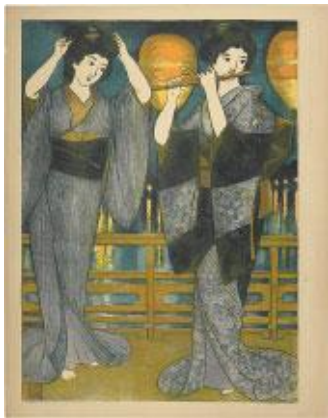

\$2,700

Oda Kazuma (1881-1956)
Views of Osaka: Harbour (Moonlit Night), 1919

lithograph

13 1/4 by 19 1/8 in., 33.5 by 48.5 cm

\$1,600

Oda Kazuma (1881-1956)
Musicians on a Verandah with Lanterns,
ca. 1927

color lithograph