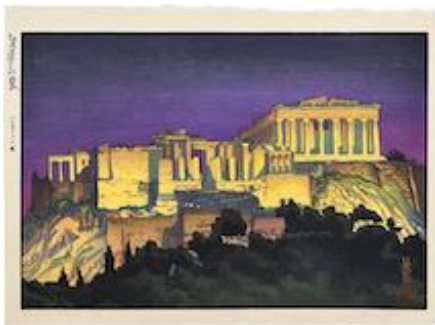

Paul Binnie (Scottish, b. 1967)
Travels with the Master: Acropolis - Night, 2007

woodblock print

11 3/4 by 16 1/8 in., 30 by 40.8 cm

$2,200