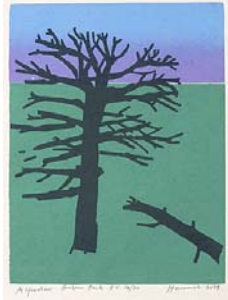

Tom Hammick

"Art Life"

reduction woodcut edition variable 2020
100 x 140 cm
signed, numbered, dated, inscribed, titled
Edition of 15 copies

[25359] *

Tom Hammick

"Alfoxden: Broken Park"
aus **"The Making of Poetry" (Adam Nicolson)**