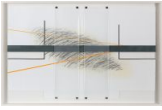

# ROSENBERG & CO.

---

Ann Christopher  
*Following Lines 4*, 2016  
Mixed media  
25.4 x 40 in.  
64.52 x 101.6 cm  
Unique

Agustín Cárdenas  
*Untitled*, 1960s  
China ink on heavy paper  
25.5 x 19 in.  
64.75 x 48.25 cm