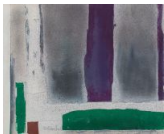

Esteban Vicente
Untitled, 1980
Collage and gouache on paper
21 x 25.5 in.
53.34 x 64.77 cm