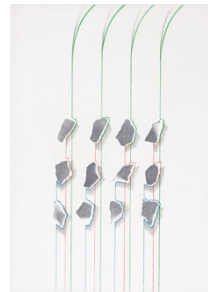

Tomma Abts

Untitled (12 bits), 2009

Color soft ground etching with aquatint reversal
and aquatint

Image size: 18 x 12⅞"

Paper size: 23⅞ x 17⅞"

Edition 20

Price: $4,000